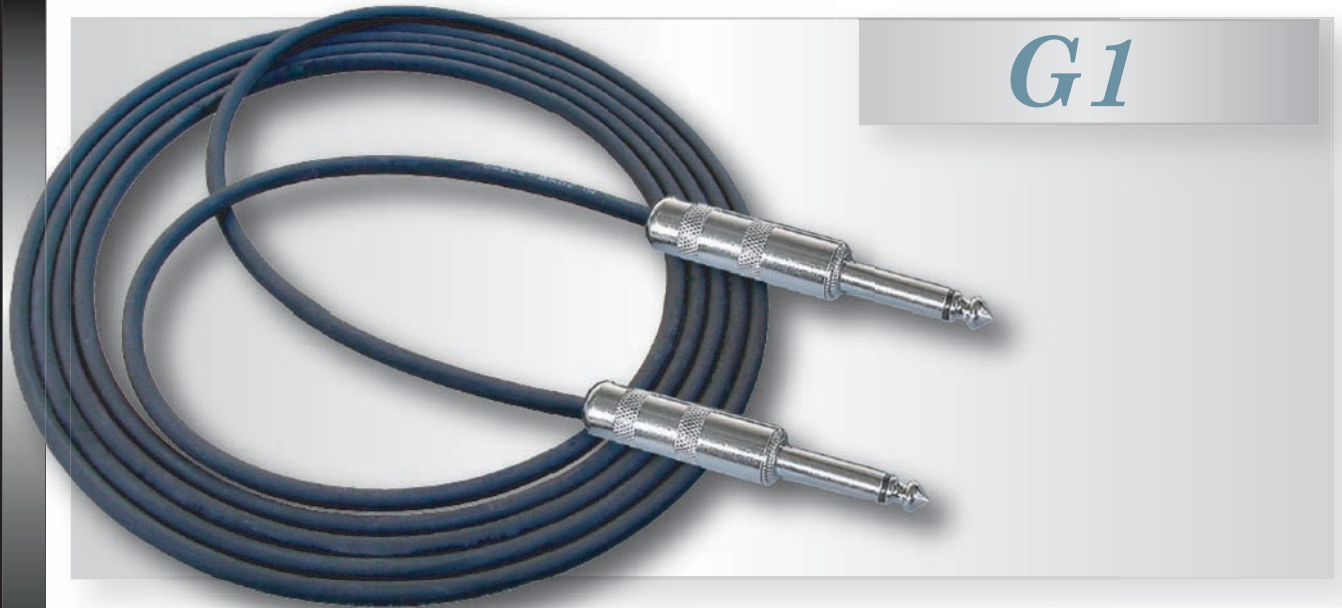

# THE RapcoHorizon COMPANY

INSTRUMENT CABLES

*G1*

- 24 gauge cable
- 1/4" to 1/4" plugs
- 1 to 30 ft. Lengths
- Also available in colors
- Available with imprinted shrink process (G1-length)
- SG1 - SG1 Switchcraft® connectors
- NG1 - Neturik® connectors
- You can add a right angle to one end or both ends e.g. G1-10PR / G1 - 10RR

G1 lengths: 1, 2, 3, 6, 8, 10, 12, 15, 18, 20, 25, 30

[www.rapcohorizon.com](http://www.rapcohorizon.com)

3581 Larch Lane  
Jackson Mo., 63755

1-800-255-9822  
1-800-467-2726