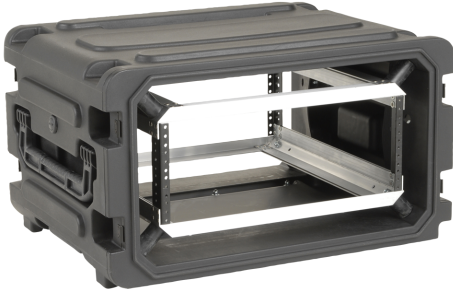

# 4U 20-inch Deep rSeries Rolling Shock Rack

3SKB-R04U20W

## SPECIFICATIONS

---

Exterior	Hard	-
Built In Wheels or Casters	Yes	-
Built In Shocks	Yes	-
Rack Units	4	-
Front Rail To Back Lid	23.875 in	60.64 cm
Rail To Rail	19.75 in	50.16 cm
Rear Rail to Front Lid	23.875 in	60.64 cm
Product Weight	41.2 lb	18.68 kg
Exterior Length	28.875 in	73.34 cm
Exterior Width	28.25 in	71.75 cm
Exterior Height	16.125 in	40.96 cm
Carton Length	29 in	73.66 cm
Carton Width	29 in	73.66 cm