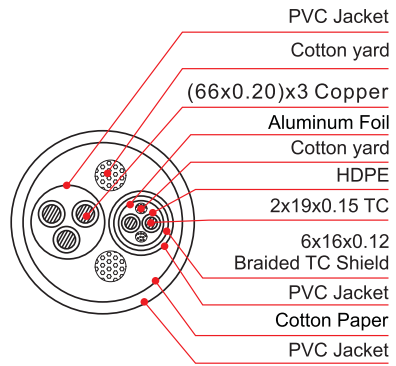

CODE	Length
AC3PTRUE3	0.914mt. (3.0 ft.)

REVISION			
REV	DESCRIPTION	DATE	SIGNATURE
	POWER CABLE	2022.5.19	

ASSEMBLED CABLE:

CABLE CONSTRUCTION:

WIRING METHOD: