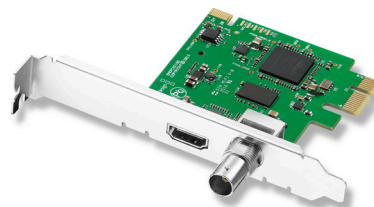

DeckLink Mini Monitor

\$145

Monitor uncompressed 10-bit video from your computer! Includes SDI and HDMI outputs for connecting to any television or video monitor. DeckLink Mini Monitor auto switches between SD and HD so it handles all common video formats. DeckLink Mini Monitor is the perfect solution for monitoring from editing software while you edit! Includes two PCI Express shields for both full height and low profile slots.

Connections

SDI Video Outputs

1 x 10 bit SD/HD switchable.

SDI Audio Outputs

8 channels embedded in SD and HD.

HDMI Video Outputs

1 x HDMI 1.4 type A connector.

HDMI Audio Outputs

8 Channels embedded in SD and HD.

Computer Interface

PCI Express 1 lane, compatible with 1, 4, 8 and 16 lane PCI Express slots.

Supported Codecs

AVC-Intra, AVCHD, Canon XF MPEG2, Digital SLR, DV-NTSC, DV-PAL, DVCPRO50, DVCPROHD, DPX, HDV, XDCAM EX, XDCAM HD, XDCAM HD422, DNxHR & DNxHD, Apple ProRes 4444, Apple ProRes 422 HQ, Apple ProRes 422, Apple ProRes LT, Apple ProRes 422 Proxy, Uncompressed 8-bit 4:2:2, Uncompressed 10-bit 4:2:2.