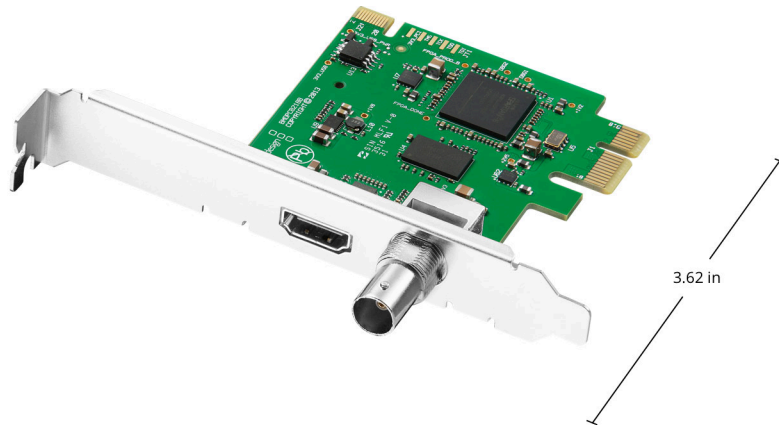

HD Video Standards

720p50, 720p59.94, 720p60
1080p23.98, 1080p24, 1080p25,
1080p29.97, 1080p30, 1080PsF23.98,
1080PsF24, 1080PsF25,
1080PsF29.97,
1080PsF30
1080i50, 1080i59.94, 1080i60

SDI Compliance

SMPTE 259M and 292M.

SDI Metadata Support

RP 188/SMPTE 12M-2 and
closed captioning.

Audio Sampling

Television standard sample rate of 48
kHz and 24 bit.

Color Precision

8-bit & 10-bit.

Video Sampling

YUV 4:2:2.

Color Space

REC 601, REC 709.

HDMI Configuration

HDMI automatically configures to
connected display.

HDMI Resolution

Pixel for pixel HD resolution output to
connected device.

Multiple Rate support

HDMI and SDI video connections are
switchable between standard
definition and high definition.

Processing

Colorspace Conversion

Hardware based real time.

HD to SD Down Conversion

Software based down conversion
during video playback.

HD Cross Conversion

Software based cross conversion
from 720p to 1080HD on playback.

Real Time Effects

DaVinci Resolve, Final Cut Pro X
internal effects. Adobe Premiere Pro
CC Mercury Playback Engine effects.
Avid Media Composer
internal effects.

Physical Specifications