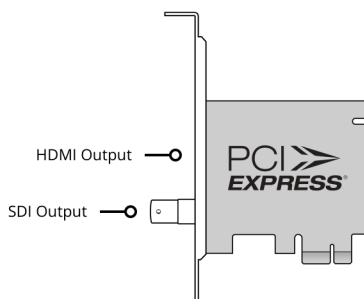

DeckLink Mini Monitor

\$145

Monitor uncompressed 10-bit video from your computer! Includes SDI and HDMI outputs for connecting to any television or video monitor. DeckLink Mini Monitor auto switches between SD and HD so it handles all common video formats. DeckLink Mini Monitor is the perfect solution for monitoring from editing software while you edit! Includes two PCI Express shields for both full height and low profile slots.

Connections

SDI Video Outputs

1 x 10 bit SD/HD switchable.

SDI Audio Outputs

8 channels embedded in SD and HD.

HDMI Video Outputs

1 x HDMI 1.4 type A connector.

HDMI Audio Outputs

8 Channels embedded in SD and HD.

Computer Interface

PCI Express 1 lane, compatible with 1, 4, 8 and 16 lane PCI Express slots.

Supported Codecs

AVC-Intra, AVCHD, Canon XF MPEG2, Digital SLR, DV-NTSC, DV-PAL, DVCPRO50, DVCPROHD, DPX, HDV, XDCAM EX, XDCAM HD, XDCAM HD422, DNxHR & DNxHD, Apple ProRes 4444, Apple ProRes 422 HQ, Apple ProRes 422, Apple ProRes LT, Apple ProRes 422 Proxy, Uncompressed 8-bit 4:2:2, Uncompressed 10-bit 4:2:2.