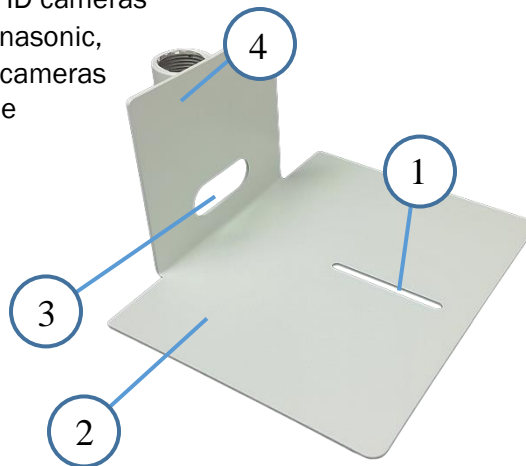

HuddleCamHD

Large Universal Ceiling Mount

Model Number: HCM-2C
<http://huddlecamed.com/mounts/>

KEY FEATURES

- Mounts to ceiling using standard 1" NPT pipe
- White powder coat finish provides long lasting durability
- Universally compatible with all center mount cameras
- Pipe and ceiling flange not included
- 10-Year warranty

COMPATIBILITY

- All large based HuddleCamHD cameras
- Most large based SONY, Panasonic, Cisco, Polycom and Vaddio cameras with a 1/4-20 mounting hole

This universal thin profile ceiling mount was designed specifically for an ideal way to ceiling mount a camera under any ceiling type. Constructed from heavy gauge steel, this mount comes with a 10 year manufacture warranty.

- 1. Slot for 1/4-20 machine screw**
Secures camera to mount
- 2. Mount Base**
9 13/16" wide universal metal camera tray
- 3. Cable Access**
Convenient cable access through mount and pipe
- 4. Integrated 1" NPT nipple**
Allows mounting upright or upside down.

- 5. 10-32 set screw**
Secures 1" NPT pipe to mount

Specifications

Size & Weight	
Dimensions (in.)	9-13/16"W x 9-3/8"D x 5-1/8"H
Dimensions (mm.)	150W x 239D x 131H
Weight (lbs.)	3.4
Weight (kg.)	1.55

What's in the Box	
Camera Mount	
Mounting Hardware	(1) 1/4-20 mounting screw
	(1) 10-32 x 1/4" cup point set screw
	(1) 3/32" long arm hex wrench (for set screw)
	(2) 1/4" washers