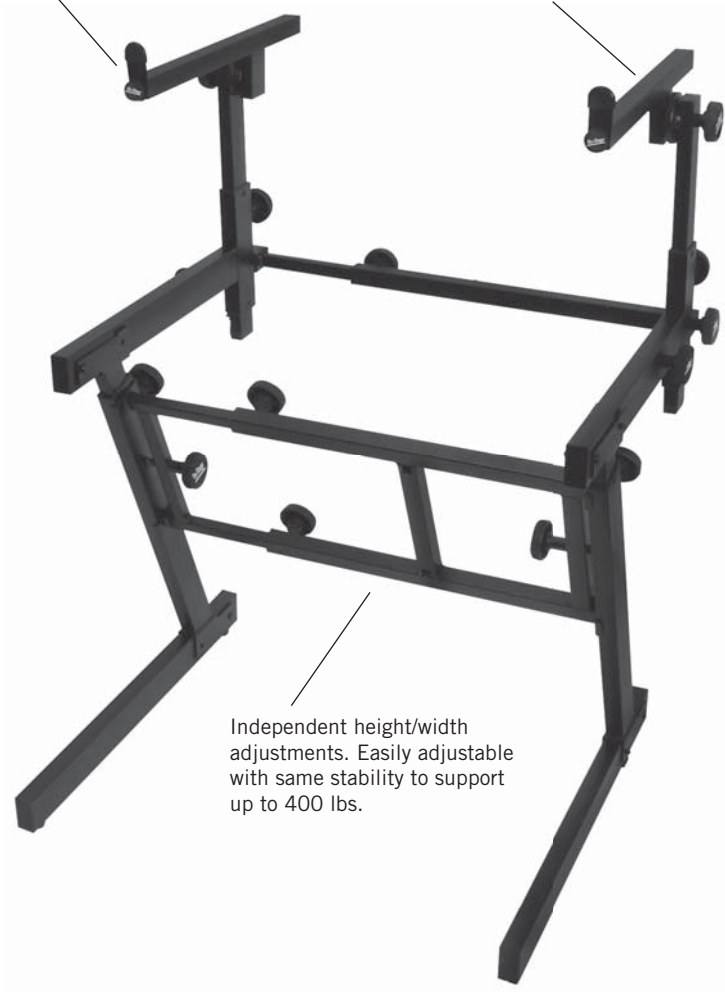

Pro Heavy-Duty Folding-Z w/ 2nd Tier

KS7365-EJ | 12763

Features and Benefits

Truly professional. Truly heavy-duty. This stand allows for independent height and width adjustments and can hold 2 keyboards, yet folds into a space smaller than most keyboard cases. It was created with the help of some of the most discriminating keyboard professionals in the world, and now any musician can get onstage with this impressive stand!

Adjustable front bumpers accommodate your keyboard height

2nd Tier features independent angle/height adjustments. Features Posi-Lok clutch

Independent height/width adjustments. Easily adjustable with same stability to support up to 400 lbs.

Product Specifications

Applications	DJ, Mixer, and Keyboards
Construction	All-welded
Structural Tubing	1"-2"
Center Box Tubing	3/4"
Weight Capacity	400 lbs.
Weight Capacity 2nd tier	60 lbs.
Collapsed Dimensions	31" x 23" x 10"
Stand Height Adjustment	23.5"-36.5"
Stand Width Adjustment	21"-36"(outer) 19"-34"(inner)
First Tier Depth	16.5"
2nd Tier Height Adjustment	5"-12" above 1st tier
2nd Tier Angle Adjustment	10" increments
2nd Tier Depth	16.25"

Pricing

Model #	KS7365-EJ
Inv. #	12763
List Price	$239.99
Map Price	$134.95

Call your On-Stage rep at 1.800.289.8889 | email: purchaseorders@musicpeopleinc.com | On-Stage.com