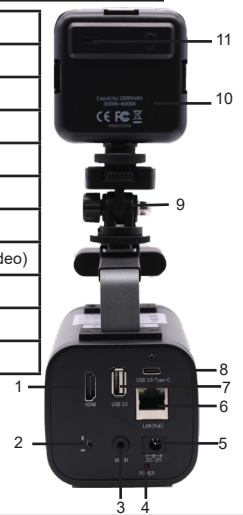

## Key Features:

- Plug and Play USB-C Connection
- Precise Focus
- 1080P HD Image
- NDI®|HX3
- HDMI 1.4b
- 72.5° Wide Angle Lens
- Standard Cold Shoe mount for A/V accessories  
Threaded 1/4-20 connection for A/V accessories
- 3.5mm audio input embeds audio into HDMI, USB-A, and IP video streams
- Supports Portrait & Landscape Mode
- 3 Power Supply options: USB 5V, DC 12V and PoE

## What's in the Box

- Camera
- Power Supply
- IR Remote
- 2 AAA Batteries
- USB-A to USB-C Screw Locking Cable
- LED Panel Light
- Cold Shoe Tilt Mount

1.	HDMI Interface
2.	Horizontal/Vertical Switch
3.	MIC In
4.	Power Indicator
5.	DC 12V Power
6.	LAN (PoE)
7.	USB-A
8.	USB-C 2.0 (Doesn't supply Video)
9.	Cold Shoe Tilt Mount
10.	LED Panel Light
11.	USB-C Port

## Image Sensor and Lens

Video Sensor	1/2.8 inch, CMOS Sensor. Effective pixels: 2.07M
Resolution	1080P@60 / 50 / 30, 1080I@60 / 50, 720P@60 / 50
Lens	12X Optical Zoom, 16X Digital Zoom
Horizontal Field of View	6.9° ~ 72.5°
Vertical Field of View	3.9° ~ 44.8°
Min. Illumination	0.5 Lux
Scanning Mode	Progressive
Horizontal & Vertical Flip / Image Freeze	Supported
LED Panel Light	Color adjustment with warm/natural light and dimming range