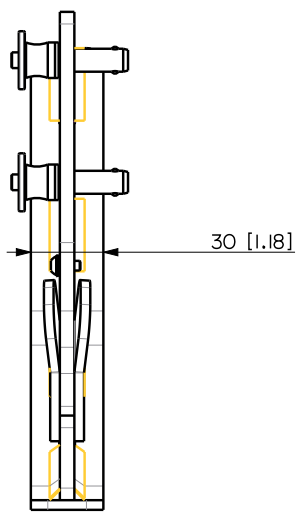

# FL-B LINK HDL 6-12 2X

LINK BAR

## DESCRIPTION

Link bar for HDL 6-A and HDL 12-AS; HDL 26-A and HDL 35-AS; HL 6 and HL 35-S. Two pieces.

**TECHNICAL SPECIFICATIONS**

<b>General specifications</b>	Pieces	2
<b>Standard compliance</b>	CE marking:	Yes
<b>Physical specifications</b>	Color:	Black
<b>Size</b>	Height:	206 mm / 8.11 inches
	Width:	30 mm / 1.18 inches
	Depth:	179 mm / 7.05 inches
	Weight:	2.18 kg / 4.81 lbs
<b>Shipping informations</b>	Package Height:	50 mm / 1.97 inches
	Package Width:	300 mm / 11.81 inches
	Package Depth:	180 mm / 7.09 inches
	Package Weight:	2.28 kg / 5.03 lbs

**PART NUMBER**

- **13360375**

FL-B LINK HDL 6-12 2X

EAN 8024530014414

	LINKBAR HDL12 TO HDL6	REV. A
---	-----------------------	-----------