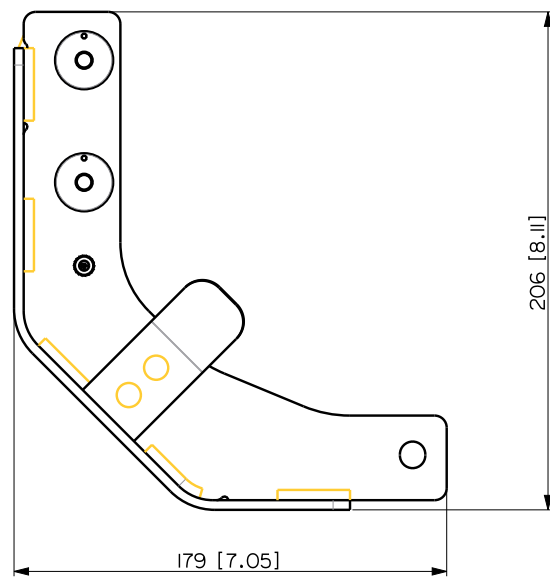

# FL-B LINK HDL 6-12 2X

LINK BAR

## DESCRIPTION

Link bar for HDL 6-A and HDL 12-AS; HDL 26-A and HDL 35-AS; HL 6 and HL 35-S. Two pieces.

**TECHNICAL SPECIFICATIONS**

<b>General specifications</b>	Pieces	2
<b>Standard compliance</b>	CE marking:	Yes
<b>Physical specifications</b>	Color:	Black
<b>Size</b>	Height:	206 mm / 8.11 inches
	Width:	30 mm / 1.18 inches
	Depth:	179 mm / 7.05 inches
	Weight:	2.18 kg / 4.81 lbs
<b>Shipping informations</b>	Package Height:	50 mm / 1.97 inches
	Package Width:	300 mm / 11.81 inches
	Package Depth:	180 mm / 7.09 inches
	Package Weight:	2.28 kg / 5.03 lbs

**PART NUMBER**

- **13360375**

FL-B LINK HDL 6-12 2X

EAN 8024530014414

	LINKBAR HDL12 TO HDL6	REV. A
---	-----------------------	-----------