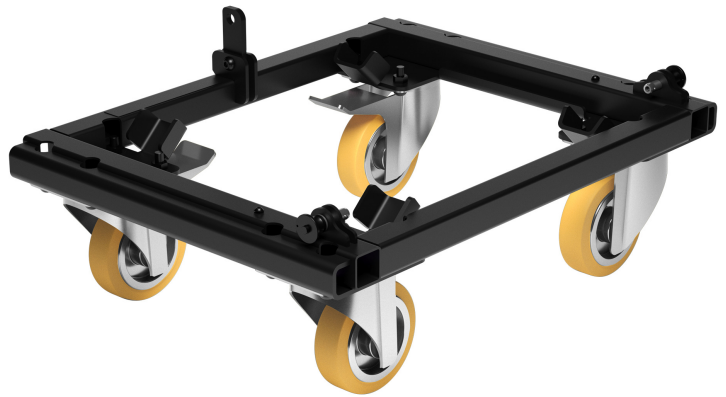

KRT-WH 6X HDL 6

KART WITH WHEELS

DESCRIPTION

Kart with wheels for 6 HDL 6-A or 6 HDL 26-A

TECHNICAL SPECIFICATIONS

General specifications	Wheel diameter	100 mm
Standard compliance	CE marking:	Yes
Physical specifications	Cabinet/Case Material:	Metal
	Color:	Black
Size	Height:	231 mm / 9.09 inches
	Width:	400 mm / 15.75 inches
	Depth:	525 mm / 20.67 inches
	Weight:	10 kg / 22.05 lbs
Shipping informations	Package Height:	215 mm / 8.46 inches
	Package Width:	415 mm / 16.34 inches
	Package Depth:	550 mm / 21.65 inches
	Package Weight:	13 kg / 28.66 lbs

PART NUMBER

- **13360366**

KRT-WH 6X HDL 6

EAN 8024530014421