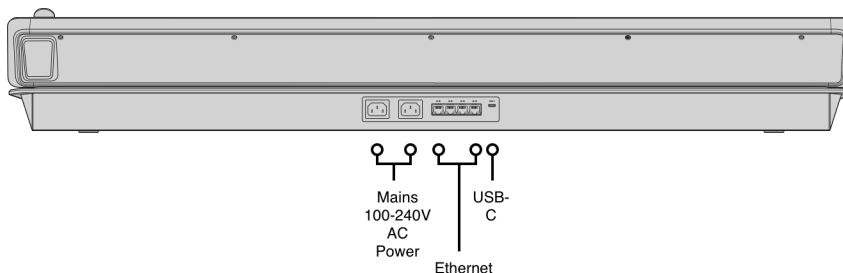

ATEM 2 M/E Advanced Panel 40

The 2 M/E model features 2 M/E rows with 40 input buttons and 4 independent system control LCDs for each row. Plus each row can control up to 4 M/Es in larger switchers. Both rows and all input buttons include LCDs for custom labeling. Each row also includes an independent select bus!

\$10,065

Connections

Ethernet

4 x 10/100/1000 BASE-T with loop output for additional control panels or computers.

Software Updates

1 x USB-C for firmware updates.

Product Specifics

Number of Mix Effects Rows

2

Crosspoint Label

6 rows 24 character LCD

Preview Transition

2

Direct Cross Points

40

On-Air indicator