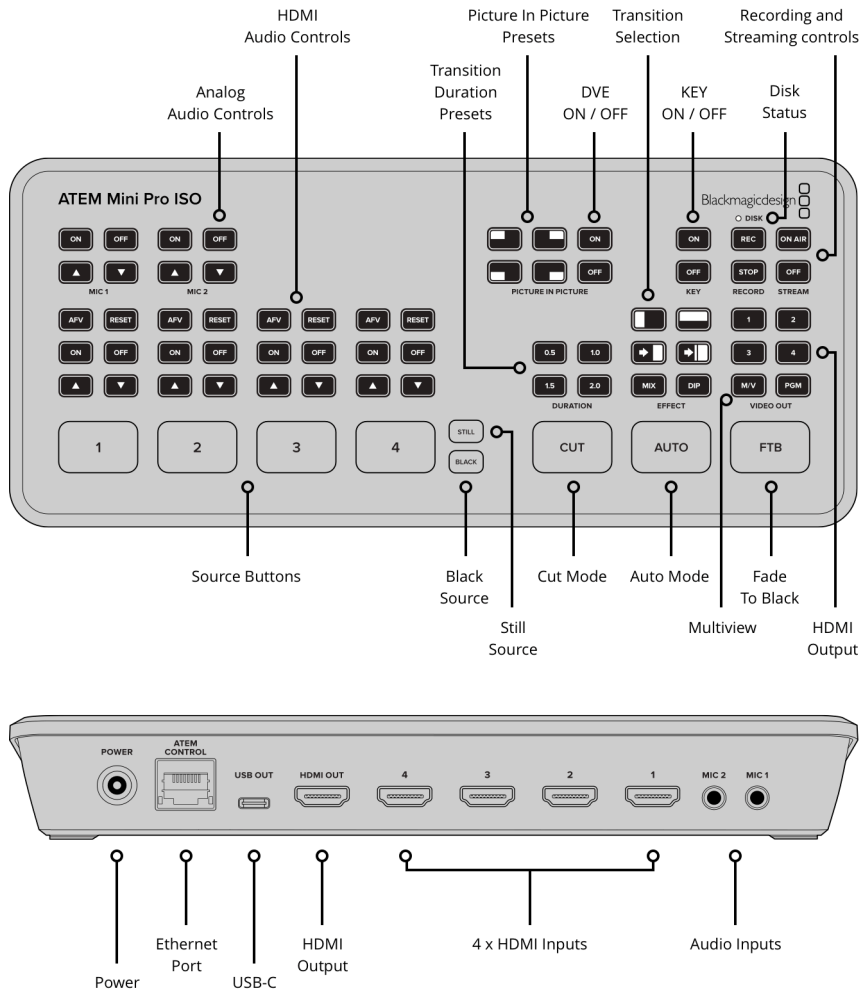

Standards

HD Video Input Standards

720p50, 720p59.94, 720p60
1080p23.98, 1080p24, 1080p25,
1080p29.97, 1080p30, 1080p50,
1080p59.94, 1080p60
1080i50, 1080i59.94, 1080i60

HD Video Output Standards

1080p23.98, 1080p24, 1080p25,
1080p29.97, 1080p30, 1080p50,
1080p59.94, 1080p60

Video Streaming Standards

1080p23.98, 1080p24, 1080p25,
1080p29.97, 1080p30, 1080p50,
1080p59.94, 1080p60

Ultra HD Video Standards

None

Video Sampling

4:2:2 YUV

Color Precision

10-bit

Color Space

Rec 709

HDMI Input Resolutions from Computers

1280 x 720p 50Hz, 59.94Hz and 60Hz
1920 x 1080p 23.98, 24, 25, 29.97, 30,
50, 59.94 and 60Hz
1920 x 1080i 50, 59.94Hz and 60Hz

Colorspace Conversion

Hardware based real time.