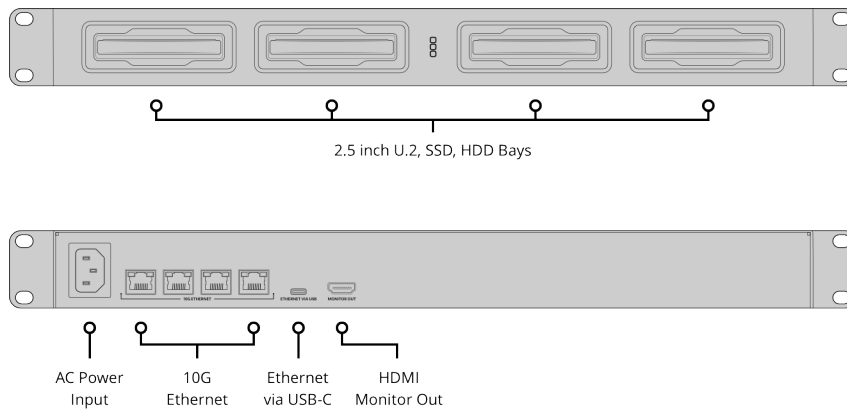

Blackmagic Cloud Dock 4

Blackmagic Cloud Dock 4 lets you share up to 4 independent 2.5 inch disks over a high speed 10G Ethernet network. Just plug in SATA HDDs and SSDs, or extreme performance U.2 disks for incredibly fast file reading and writing. You can also sync files globally using Dropbox and Google Drive sync and view all storage, connection and sync activity in real time on a display connected to the HDMI monitor port. Blackmagic Cloud Dock 4 has 4 10G Ethernet ports, an Ethernet over USB-C port and an internal power supply in a single rack unit making it highly portable network storage that's perfect for high end film and television use.

\$1,395

Connections

SSD Interface

4 x removable and hot-swappable 2.5 inch U.2 SSD or SATA.

USB-C Port

1 x USB 3.0 (up to 5Gb/s). Supports Ethernet Over USB

Computer Interface

USB-C or Ethernet for shared file access, configuration and software updates.

10G Ethernet Ports

4 x 10G BASE-T

HDMI Monitor Outputs

1

File Sharing Protocol

Protocol

SMB

Computer Connections