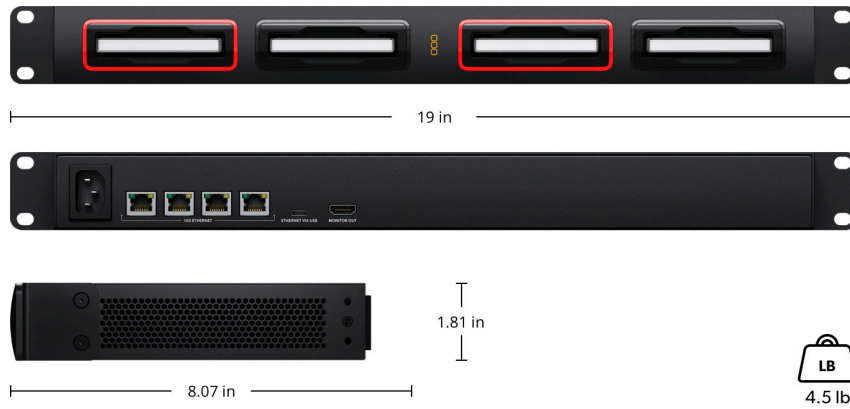

Power Requirements

Power Supply

Internal 100 - 240V AC 50/60Hz with IEC C14 mains input.

Power Usage

60W without SSDs.

Physical Specifications

Environmental Specifications

Operating Temperature

0° to 40° C (32° to 104° F)

Storage Temperature

-20° to 60° C (-4° to 140° F)

Relative Humidity

0% to 90% non-condensing

What's Included

Blackmagic Cloud Dock 4

Welcome wallet with QR code for software download

Warranty

12 Month Limited Manufacturer's Warranty.