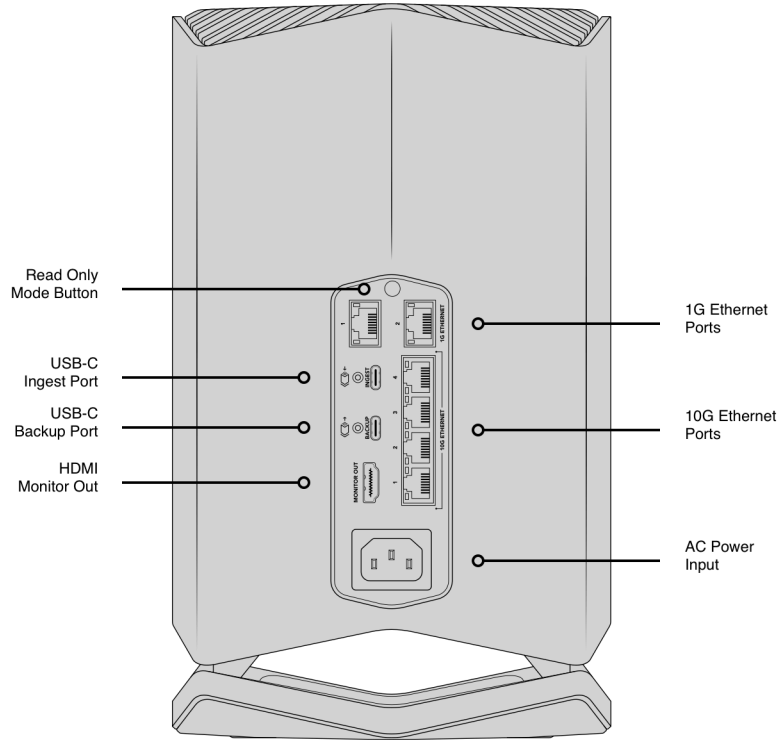

### Connections

**10G Ethernet Ports**

4 x 100/1000/10G BASE-T

**1G Ethernet Ports**

2 x 100/1000 BASE-T

**Ingest USB-C Port**

1 x USB 3.0 (up to 5Gb/s).

Automatically transfers files from USB drive to Cloud Store.

**Backup USB-C Port**

1 x USB 3.0 (up to 5Gb/s).

Automatically backs up files from Cloud Store to USB drive.

**HDMI Monitor Outputs**

1

**Computer Interface**

Ethernet for shared file access, configuration and software updates.  
USB-C for configuration and software updates.