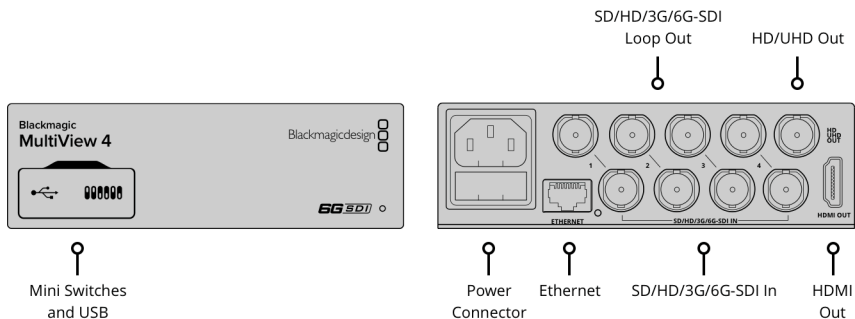

Blackmagic MultiView 4

Blackmagic MultiView 4 is a multi viewer that lets you monitor 4 completely independent SDI video sources on a single display! Featuring 4 6G-SDI inputs with full re-synchronization, MultiView 4 lets you monitor any combination of SD, HD and Ultra HD video formats and frame rates all at the same time. Blackmagic MultiView 4 can output to both 1080 HD and 2160p Ultra HD displays so you connect it to either regular HD or Ultra HD televisions. If you connect an Ultra HD television or monitor, you can take advantage of the extra resolution of Ultra HD and see full resolution 1920 x 1080 HD in each view for incredible sharpness! You can even turn on audio meter overlays, custom labels and more in each view!

SDI Video Multi View Outputs

1 x 10-bit HD-SDI and 10 bit 6G-SDI

HDMI Video Multi View Outputs

1 x HDMI type A connector. Output supports EDID of the monitor.

SDI Reclocking

On all SDI outputs, auto switching between standard definition, high definition or 6G-SDI video.

Reference Input

None

Multi Rate Support

Auto detection of SD, HD or 6G-SDI. Simultaneous viewing of 4K, HD and SD video.

Updates

USB 2.0 high speed (480Mb/s) interface or via Ethernet.

Configuration

RJ45 Ethernet or USB 2.0 for firmware updates and IP address setting.