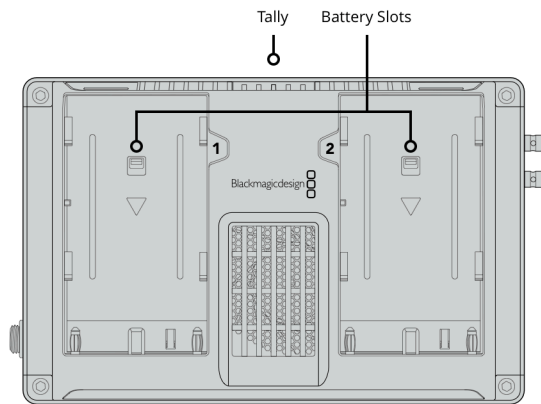

5 Inch 1080p60 High Brightness Touchscreen