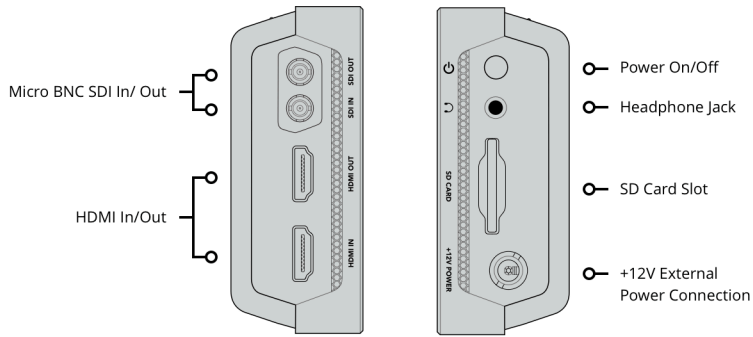

#### Storage Type

Removable SDXC UHS-II, SDXC UHS-I and SDHC UHS-I SD cards. Supports DS, HS, SDR12, SDR25, DDR50, SDR50 and SDR104 SD cards.

#### Computer Interface

1 x USB Type-C 3.1 Gen 1 for external drive recording, webcam out, initial setup, software updates and Video Assist Utility software control.

5 Inch 1080p60 High Brightness Touchscreen