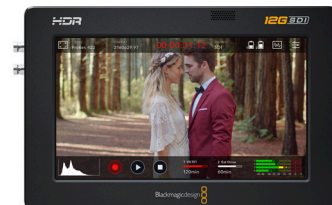

## Blackmagic Video Assist 5" 12G HDR

Blackmagic Video Assist 5" 12G HDR adds professional monitoring and recording to any SDI or HDMI camera in all HD, Ultra HD, 2K and 4K DCI formats! The super bright 2500nit 5 inch HDR monitor supports 3D LUTs and features professional scopes along with powerful focus assist and exposure tools that help you accurately set focus, exposure and frame shots. The built in SD card recorder save files in broadcast quality 10-bit 4:2:2 ProRes or DNx formats. The files are all standard, so you can start editing immediately without having to convert them!