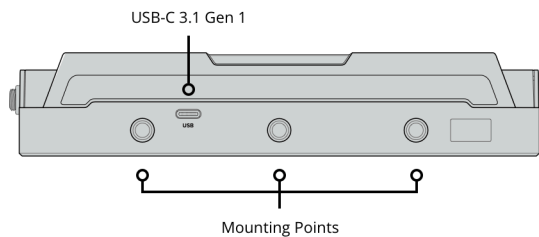

7 Inch 1920 x 1200
High Brightness Touchscreen