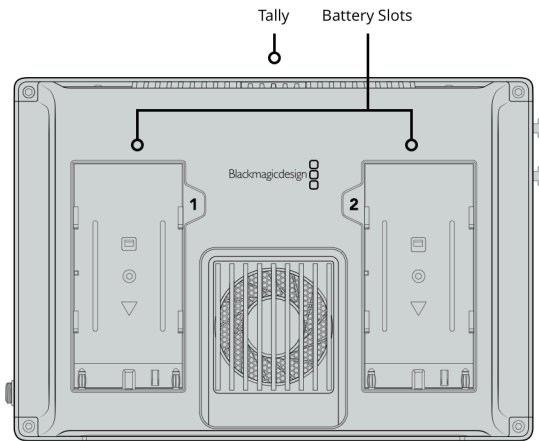

1 x 2.5mm LANC for Record Start and Stop.

SD Interface

Dual UHS-II SD slots

Storage Type

Removable SDXC UHS-II, SDXC UHS-I and SDHC UHS-I SD cards. Supports DS, HS, SDR12, SDR25, DDR50, SDR50 and SDR104 SD cards.

Computer Interface

1 x USB Type-C 3.1 Gen 1 for external drive recording, webcam out, initial setup, software updates and Video Assist Utility software control.

7 Inch 1920 x 1200
High Brightness Touchscreen