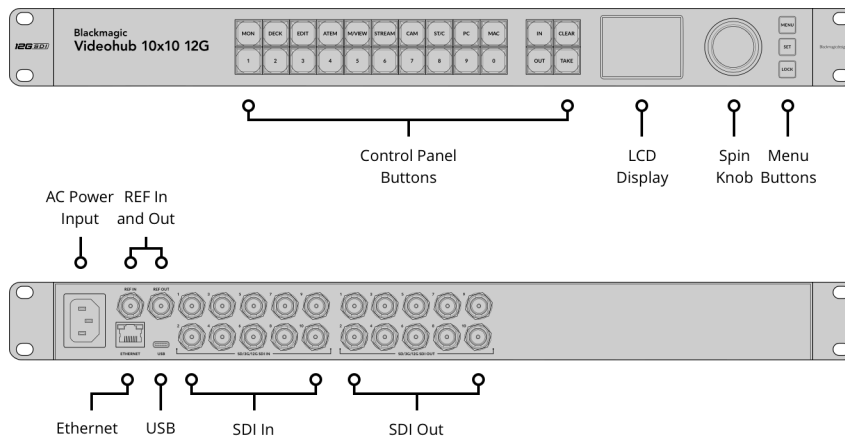

# Blackmagic Videohub 10x10 12G

**\$1,395**

Blackmagic Videohub 10x10 12G is an advanced zero latency video router that supports any combination of SD, HD and Ultra HD on the router at the same time. It has 10 12G-SDI inputs and 10 12G-SDI outputs plus reference connections in a one rack unit size. The front panel LCD lets you see video before routing and clearly displays routing labels and video standards. Routing can be performed by direct button selection and using the large spin knob control that has an electronic clutch. It also features SDI re-clocking, external Ethernet control and supports all SDI video standards up to 2160p60.

## Connections

**SDI Video Inputs**

10

**Video Input Re-Sync**

None

**Reference Outputs**

Reference terminating loop output.

**SDI Video Outputs**

10

**SDI Reclocking**

On all SDI outputs.

**Ethernet**

Supports 10/100/1000 BASE-T.

**SDI Rates**

DVB-ASI, 270Mb, 1.5G, 3G, 6G, 12G.

**Reference Inputs**

Tri-Sync or Black Burst.

**Computer Interface**

USB-C

---