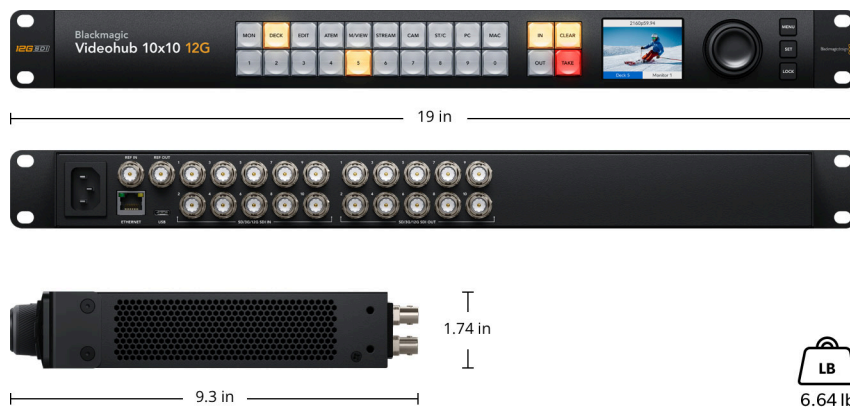

Operating Systems

Mac 12.0 Monterey,
Mac 13.0 Ventura or later.

Windows 10, 64-bit.
Windows 11.

Display

Displays

Built in 2.2 inch LCD for video and menu settings.

Power Requirements

Power Supply

1 x Internal 100 - 240V AC 50/60Hz.
IEC power cable required.

Power Fail Protection

Crosspoint connections preserved
and restored instantly at power on.

Power Usage

20.8 W max.

Physical Installation

1 rack unit height.

Physical Specifications