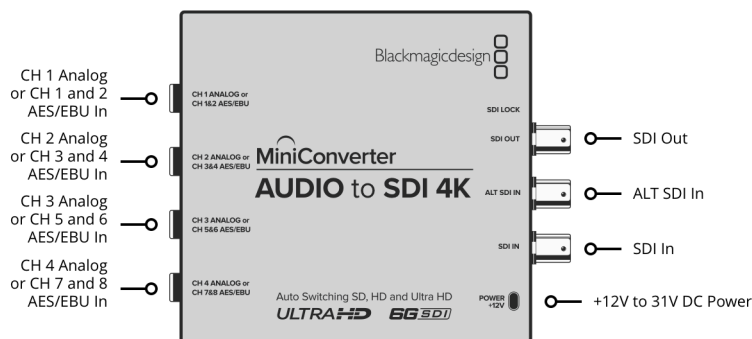

Mini Converter Audio to SDI 4K

Mini Converter Audio to SDI 4K includes everything you need to embed 4 channels of analog audio or 8 channels of AES/EBU digital audio into any SDI video connection. Now you can embed professional audio from devices such as audio mixers and analog decks into SDI video connections for use with SDI routers and decks or to add extra audio channels to video converters!

$295

Connections

SDI Video Inputs

1 x SD, HD or 6G-SDI. 1 x ALT SDI Input for automatic switch over if main input fails.

SDI Video Outputs

1 x Embedded SDI Output.

Analog Audio Inputs

4 channels of professional balanced analog audio with standard 1/4 inch jack connections.

Digital Audio Inputs

8 channels of professional balanced digital with standard 1/4 inch jack connections.

SDI Redundant Input

Automatically switches over if main SDI input is lost.

Multi Rate Support

Auto detection SD, HD or 6G-SDI.

Updates and Configuration

Via USB 2.0 high speed. (480 Mb/s)

Relocking

Yes