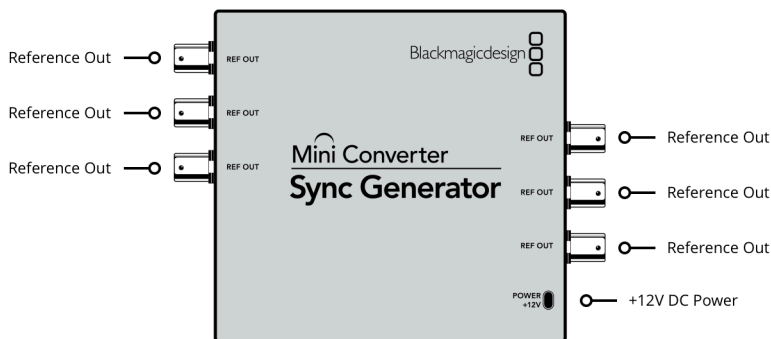

Mini Converter Sync Generator

Includes 6 crystal stabilized video reference outputs for referencing all the video equipment in your studio in either high definition Tri-Sync or standard definition Blackburst television standards. Perfect for small studios and outside broadcasts!

$195

Connections

Analog Video Outputs

6 x common Blackburst or Tri Level reference outputs.

SDI Rates

270Mb, 1.5G.

Updates and Configuration

USB

Multi Rate Support

Via mini switches

Standards

Analog Format Support

525i29.97 NTSC, 625i25 PAL, 720p50, 720p59.94, 720p60, 1080p23.98, 1080p24, 1080p25, 1080p29.97, 1080p30, 1080PsF23.98, 1080PsF24, 1080i50, 1080i59.94, 1080i60