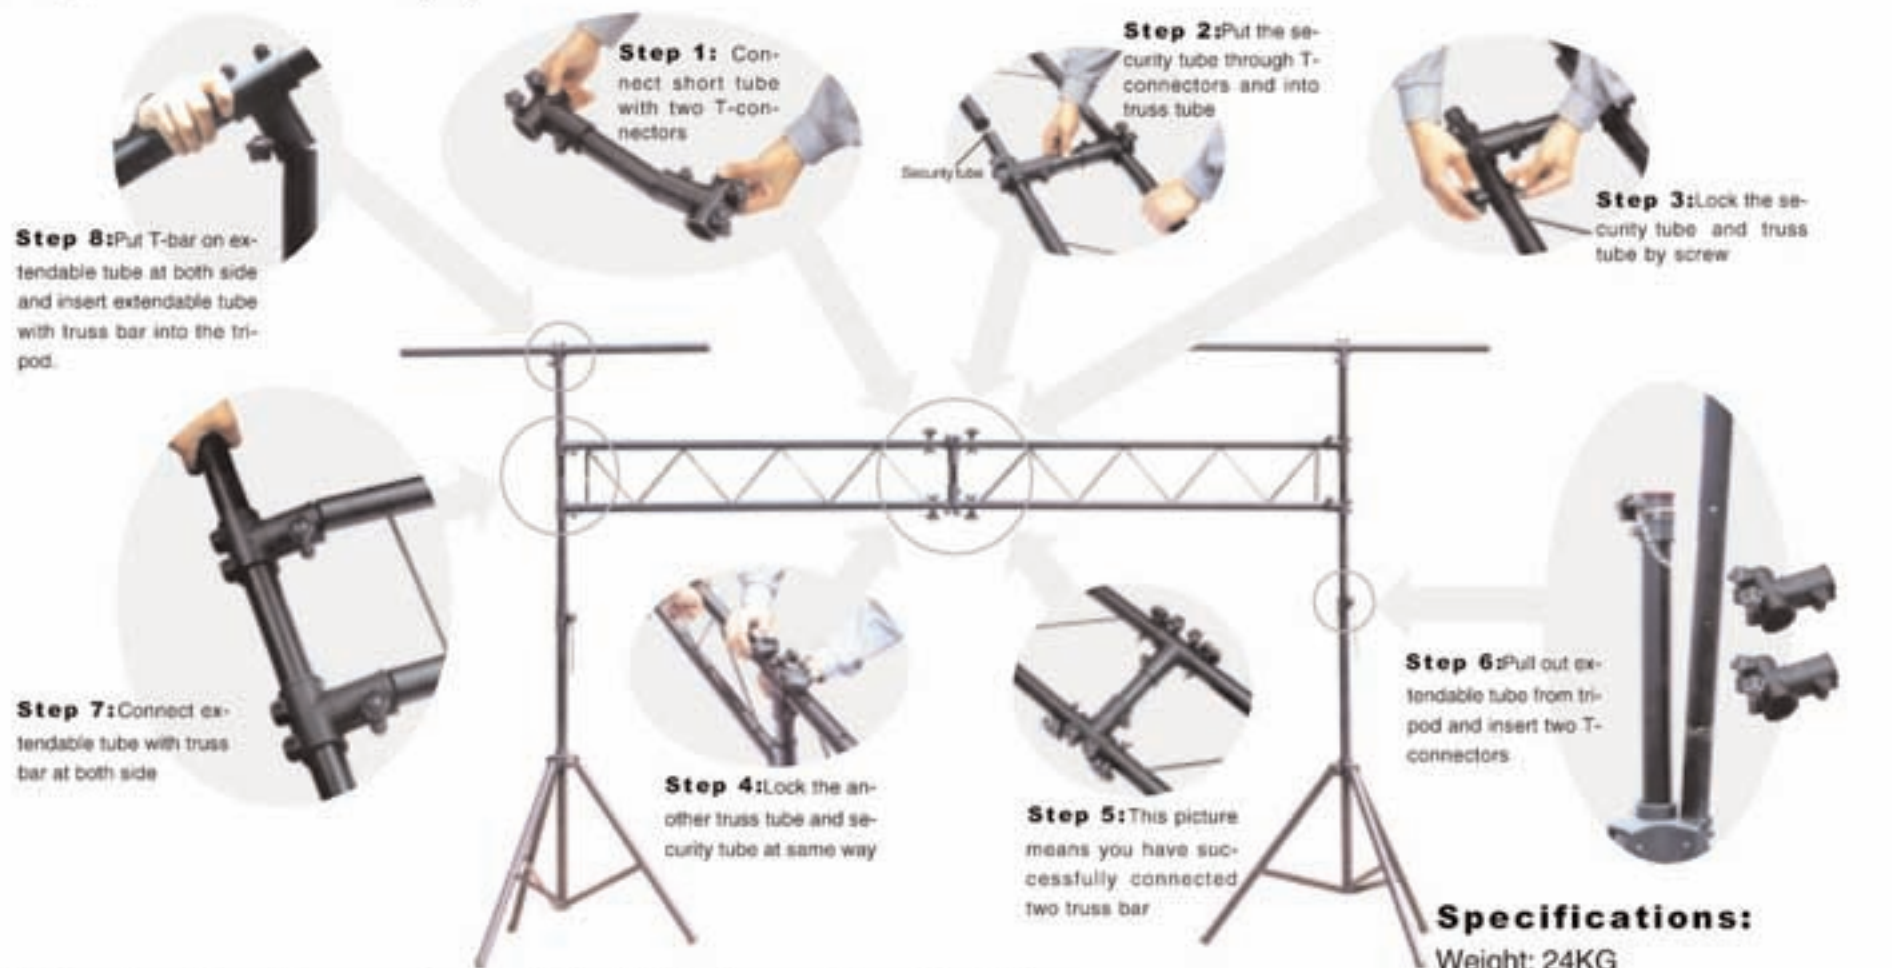

## Complete Portable Trussing System

This trussing system offers easy set-up and high stability. It comes complete with two tripods that telescope to nine feet featuring two locking grooved pins. Also included are two T-bars and two five-foot truss that securely lock together to create a 10-foot trussing span or they can be used separately. This trussing system is excellent for mobile DJs, bands, and rentals.