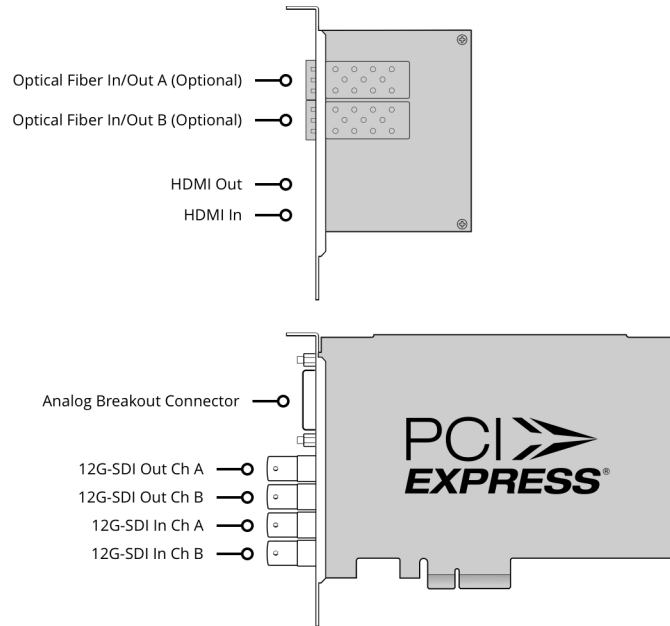

Supported Codecs

AVC-Intra, AVCHD, Canon XF MPEG2,
Digital SLR, DV-NTSC, DV-PAL,
DVCPRO50, DVCPROHD, DPX, HDV,
XDCAM EX, XDCAM HD, XDCAM
HD422, DNxHR & DNxHD, Apple
ProRes 4444, Apple ProRes 422 HQ,
Apple ProRes 422, Apple ProRes LT,
Apple ProRes 422 Proxy,
Uncompressed 8-bit 4:2:2,
Uncompressed 10-bit 4:2:2,
Uncompressed 10-bit 4:4:4.

Software

Software Included

DaVinci Resolve, Media Express, Disk
Speed Test, LiveKey, Blackmagic
Desktop Video Utility and Blackmagic
driver on Mac OS and Windows.
Media Express, Blackmagic Desktop
Video Utility and Blackmagic driver
on Linux.

Internal Software Upgrade

Firmware built into software driver.
Loaded at system start or via
updater software.

Physical Installation

PCI Express 8 lane generation 2,
compatible with 8 and 16 lane PCI
Express slots on Mac OS, Windows
and Linux. Mac OS systems require a
Mac Pro computer with PCI Express
slots. Please check the Support pages
to see the full system requirements.