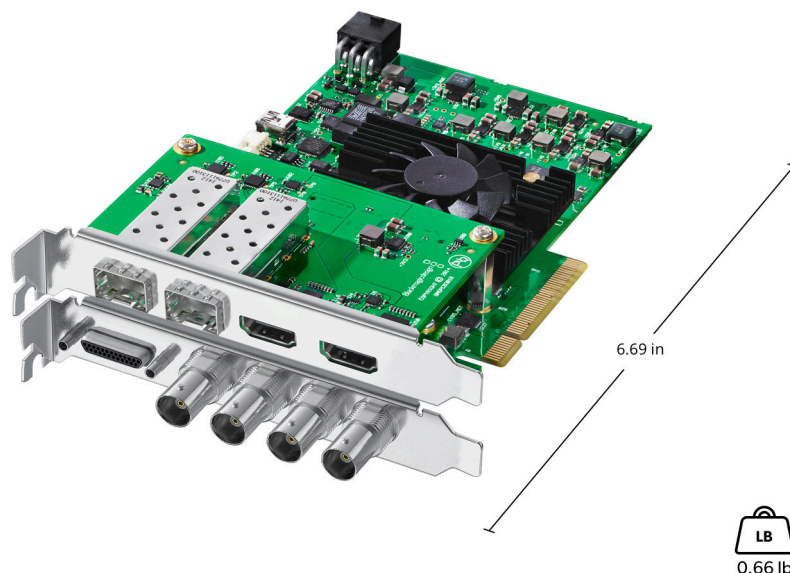

Multiple Rate support

HDMI and SDI video connections are switchable between SD/HD/2K and 4K. Component analog video connections are switchable between SD and HD.

Copy Protection

HDMI input is unable to capture from copy protected HDMI sources. Always confirm copyright ownership before capture or distribution of content.

Processing

Ultra HD Down Conversion

Built in, high quality hardware down converter outputs Ultra HD to HD with down converted signal on SDI outputs C & D and HDMI output when connected to an HD only TV.

HD to SD Down Conversion

HD to SD with down converted signal on SDI output B, Component and Composite NTSC/PAL. SD output selectable between letterbox, anamorphic 16:9 and center cut 4:3.

HD Up Conversion

Built in, high quality hardware up conversion from SD to 720HD or 1080HD on playback. Selectable between 4:3 pillarbox, 14:9 zoom and 16:9 zoom. HD outputs via HD-SDI, HDMI and component analog.

HD Cross Conversion

Built in, high quality hardware cross conversion from 720HD to 1080HD, 1080HD to 720HD on playback.

Real Time Effects

DaVinci Resolve, Final Cut Pro X internal effects. Premiere Pro CC Mercury Playback Engine effects. Avid Media Composer internal effects.

Colorspace Conversion

Hardware based real time on output.

3D Processing

Dual stream and frame packed capture and playback.

Physical Specifications