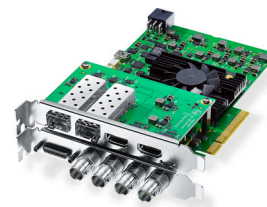

DeckLink 4K Extreme 12G

\$895

Advanced digital cinema capture card featuring full frame DCI 4K input and output via 12G-SDI! You get dual link multi rate 12G-SDI connections that work with SD, HD and Ultra HD even in Ultra HD 60p, as well as full frame DCI 4K at 4096 x 2160 resolution up to 25p! Capture 10-bit YUV or full color bandwidth 12-bit RGB. Includes AES/EBU audio, up, down and cross conversion, plus built in 3D stereoscopic output at full bandwidth 4:4:4:4 RGB! No other capture and playback card supports more video formats and video connections!

Connections

SDI Video Inputs

2 x 12Gb/s SD/HD/2K/4K. Supports single/dual link 4:2:2/4:4:4. 2D/3D switchable.

SDI Video Outputs

2 x 12Gb/s SD/HD/2K/4K. Supports single/dual link 4:2:2/4:4:4. 2D/3D switchable.

Analog Video Inputs

1 x Component YUV on 3 BNCs switchable to S-Video or Composite. Component supports HD and SD.

Analog Video Outputs

1 x Component YUV on 3 BNCs switchable to S-Video and Composite. Component supports HD and SD.