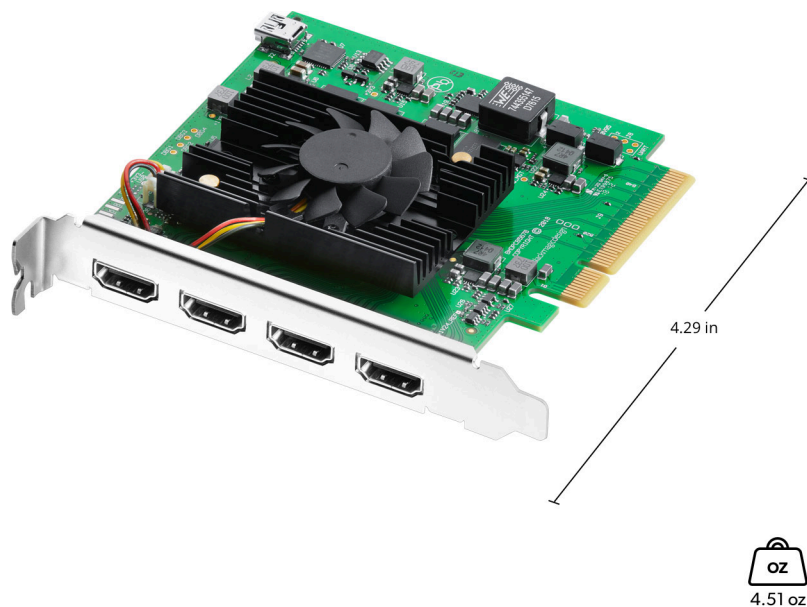

4K Video Standards

4Kp23.98 DCI, 4Kp24 DCI, 4Kp25 DCI,
4Kp29.97 DCI, 4Kp30 DCI, 4Kp50 DCI,
4Kp59.94 DCI, 4Kp60 DCI

Digital Video Interface (DVI)

Standards

640x480p60, 800x600p50,
800x600p60, 1440x900p50
1440x900p60, 1440x1080p50
1440x1080p60, 1600x1200p50,
1600x1200p60, 1920x1200p50,
1920x1200p60, 1920x1440p50,
1920x1440p60, 2560x1440p50,
2560x1440p60, 2560x1600p50,
2560x1600p60

Audio Sampling

Television standard sample rate of 48
kHz and 24 bit.

HDMI Color Precision

8, 10, 12-bit RGB 4:4:4 in all modes up
to 4Kp30 DCI and 8, 10-bit YUV 4:2:2
and 4:2:0 in all modes. 8-bit RGB 4:4:4
in all DVI modes.

Color Space

REC 601, REC 709, REC 2020

HDMI Video Sampling

4:4:4, 4:2:2 and 4:2:0

HDMI Configuration

HDMI 2.0b supports Deep Color and
HDR.

Multiple Rate Support

HDMI inputs are switchable between
SD, HD, Ultra HD, 4K DCI and DVI
modes.

Copy Protection

HDMI input is unable to capture from
copy protected HDMI sources. Always
confirm copyright ownership before
capture or distribution of content.

Physical Specifications

Operating Systems

Mac 10.15 Catalina,
Mac 11.1 Big Sur or later.

Windows 8.1 and 10, both 64-bit.

Linux