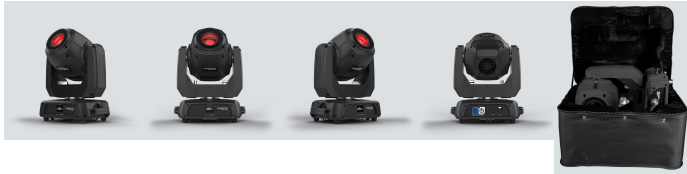

Intimidator Spot 360

Intimidator Spot 360 is a 100 W LED packed with mobile event lighting power. Dual rotating prisms are on board to split the beam and cover a larger area with Intimidator Spot 360's impressive visuals. Throw light even farther by decreasing the beam angle 5° using the manual zoom. Motorized focus gives you the ability to create sharp gobo patterns from almost any distance and Totem mode lets you keep the beams forward. Intimidator Spot 360 lets you set, save, and recall 1 scene manually, directly from the full-color LCD display. Creating amazing light shows is easy with wireless non-DMX control using the optional [JRC-6](#) remote. Intimidator Spot 360 uses powerCON®-compatible power input/output connections for power linking. A handy ¼-turn hanging bracket allows for single or dual clamp mounting options and Intimidator Spot 360 fits best in the [CHS-360](#) VIP carry bag or the [Intimidator Road Case S35X](#) flight case. White housing not available in European Markets.

Highlights

- Feature-packed moving head fitted with a 100 W LED designed for mobile performances
- Dual rotating prisms split the beam for great effects and cover a larger area
- Throw light farther by decreasing the beam angle 5° using the manual zoom
- Unique ¼-turn hanging bracket allows for single or dual clamp mounting options
- Project crisp gobos from nearly any distance with the motorized focus
- Beams always remain on the dance floor using the built-in, innovative Totem mode
- Set, save, and recall 1 scene manually, directly from the full-color LCD display
- Convenient, wireless non-DMX control using the optional IRC-6 remote
- powerCON®-compatible power input/output connections for power linking
- Suitable for every event with either black or white housing
- Fits best in the [CHS-360](#) VIP carry bag or the [Intimidator Road Case S35X](#) flight case