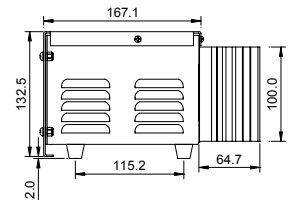

RPS11 Rack Mount Power Supply (GL2400-440 only)

	Width	Depth	Height	Weight
GL2400-416	609mm (24")	560mm (22")	150mm (5.9")	16.5 kg (36.3 lbs)
GL2400-424	817mm (32.2")	560mm (22")	150mm (5.9")	21.5 kg (47.3 lbs)
GL2400-432	1025mm (40.4")	560mm (22")	150mm (5.9")	26.5 kg (58.3 lbs)
GL2400-440	1233mm (48.5")	560mm (22")	150mm (5.9")	31.5 kg (69.3 lbs)
RPS11 PSU	482.6mm (19")	235mm (9.25")	135mm (5.31")	9.5 kg (21 lbs)