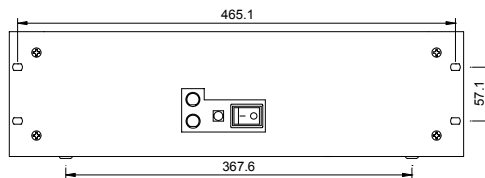

RPS11 Rack Mount Power Supply (GL2400-440 only)

	Width	Depth	Height	Weight
GL2400-416	609mm (24")	560mm (22")	150mm (5.9")	16.5 kg (36.3 lbs)
GL2400-424	817mm (32.2")	560mm (22")	150mm (5.9")	21.5 kg (47.3 lbs)
GL2400-432	1025mm (40.4")	560mm (22")	150mm (5.9")	26.5 kg (58.3 lbs)
GL2400-440	1233mm (48.5")	560mm (22")	150mm (5.9")	31.5 kg (69.3 lbs)
RPS11 PSU	482.6mm (19")	235mm (9.25")	135mm (5.31")	9.5 kg (21 lbs)