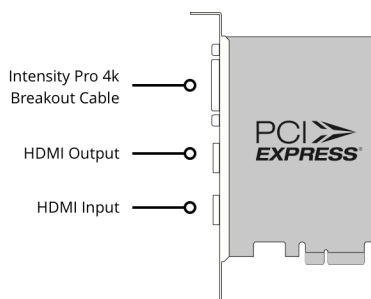

Computer Interface

PCI Express 4 lane, compatible with 4, 8 and 16 lane PCI Express slots.