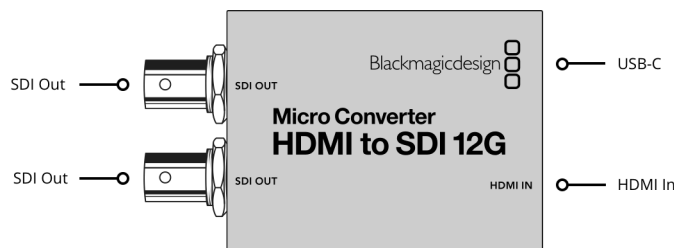

Micro Converter HDMI to SDI 12G wPSU

$119

The world's smallest HDMI to 12G-SDI broadcast quality converter! Blackmagic Micro Converter HDMI to SDI 12G is a miniaturized broadcast quality video converter that's perfect for connecting HDMI cameras and computers to professional SDI equipment! You get two 12G-SDI outputs which can be set to level A or B for 3G-SDI signals. Micro Converters feature full size HDMI and professional 12G-SDI connections for working with all NTSC, PAL, 720p, 1080p, 1080i, 2160p rates, including 4Kp24/ 47.95/48 DCI. You get a universal power supply with international AC plug adapters, or you can power it over USB from a laptop or a mobile phone charger.

Connections

SDI Video Outputs

2
Automatically matches the HDMI input.

HDMI 2.0 Video Outputs

1 x type A.

SDI Rates

270Mb, 1.5G, 3G, 6G, 12G.

Multi Rate Support

Auto detection of SD, HD, 2K, Ultra HD and 4K.

Updates, Configurations and Power
USB Type-C.

Reclocking
Yes

Standards

SD Video Standards

525i59.94 NTSC, 625i50 PAL