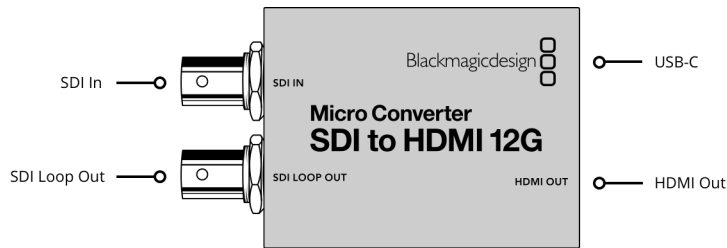

# Micro Converter SDI to HDMI 12G

The world's smallest 12G-SDI to HDMI broadcast quality converter! Blackmagic Micro Converter SDI to HDMI 12G is a miniaturized broadcast quality video converter that's been specifically designed for professional monitoring. It includes a 33 point 3D LUT for color calibrating any monitor, projector or television. Micro Converters feature full size HDMI and professional 12G-SDI connections for working with all NTSC, PAL, 720p, 1080p, 1080PsF, 1080i and 2160p rates, including 4K DCI at 24/47.95/48. You can power it over USB from a television or a mobile phone charger!

## Connections

**SDI Video Inputs**

1

**SDI Video Outputs**

1 x loop out.

**HDMI 2.0 Video Outputs**

1 x type A.

**SDI Rates**

270Mb, 1.5G, 3G, 6G, 12G.

**Multi Rate Support**

Auto detection of SD, HD, 2K, Ultra HD and 4K.

**Updates, Configurations and Power**

USB Type-C.