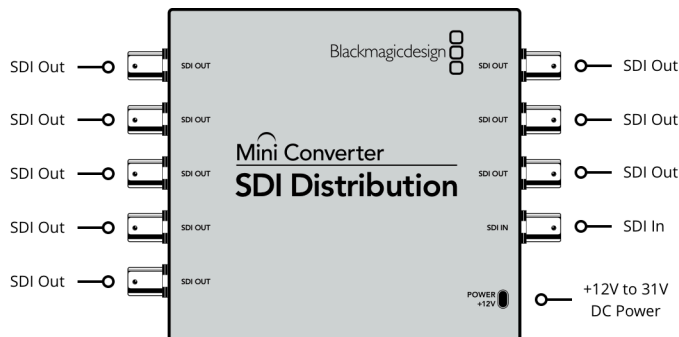

Mini Converter SDI Distribution

Now you can distribute a single SD or HD-SDI connection to up to 8 different SDI outputs at the same time! You get a true 3G-SDI design with fully re-clocked outputs and automatic switching between all SD and HD formats up to 1080p60. You also get support for all ASI, ancillary and embedded audio formats. Mini Converter SDI Distribution is the perfect SD/HD SDI distribution converter for when you don't need the cost of the Ultra HD model!

$159

Connections

SDI Video Inputs

1 x SDI Video Input. Switchable between SD, HD and 3G-SDI.

SDI Video Outputs

8 outputs automatically match the SDI video input.

Multi Rate Support

Auto detection of SD, HD or 3G-SDI.

Reclocking

Yes

Standards

SD Video Standards

525i59.94 NTSC, 625i50 PAL

HD Video Standards

720p50, 720p59.94, 720p60, 1080i50, 1080i59.94, 1080i60, 1080p23.98, 1080PsF23.98, 1080p24, 1080PsF24, 1080p25, 1080PsF25, 1080p29.97, 1080PsF29.97, 1080p30, 1080PsF30, 1080p50, 1080p59.94, 1080p60.

2K Video Standards

2K DCI 23.98p, 2K DCI 24p, 2K DCI 25p, 2K DCI 23.98PsF, 2K DCI 24PsF, 2K DCI 25PsF