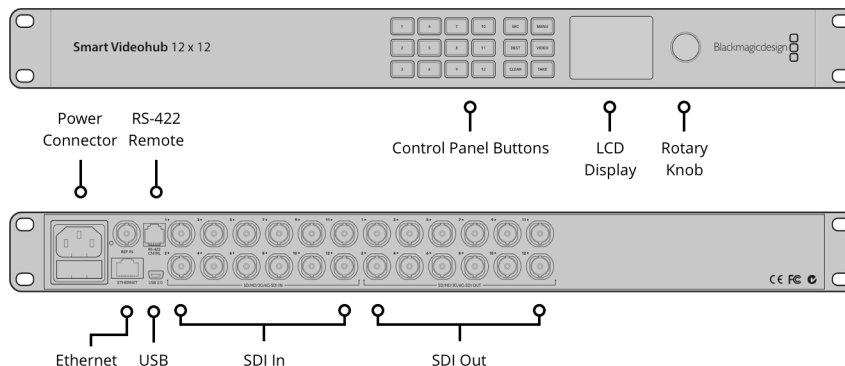

SDI Reclocking

On all SDI outputs.

Reference Input

Tri-Sync or Black Burst.

Control Panel Connection

Ethernet.

Serial Control Connection

RJ-6 RS-422.

Multi Rate Support

Auto detection of SD, HD or 6G-SDI. Simultaneous routing of 4K, HD, SD video and DVB-ASI.

Updates

USB

Front Panel Router Control

12 buttons for local control of Videohub. 6 buttons and scroll wheel for control of LCD display or RJ45 Ethernet.

Router Configuration

Via front panel LCD or RJ45 Ethernet.

RS-422 Router Control

1 x input for controlling router crosspoint switching.

Standards

SD Video Standards

525i59.94 NTSC, 625i50 PAL.

HD Video Standards