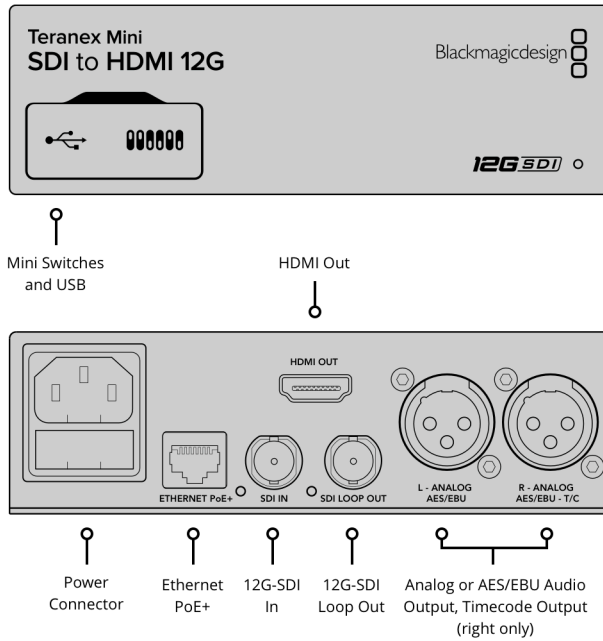

Analog Audio Outputs

2 channels professional balanced analog audio via XLR connectors. Right XLR can be configured for Timecode output.

Digital Audio Outputs

4 channels professional 110Ω balanced digital audio via XLR connectors. Right XLR can be configured for Timecode output.

Embedded Audio Support

8 channels.

Multi Rate Support

270MB, 1.5G, 3G, 6G and 12G.

Updates and Configuration

USB or Ethernet.

Reclocking

Yes